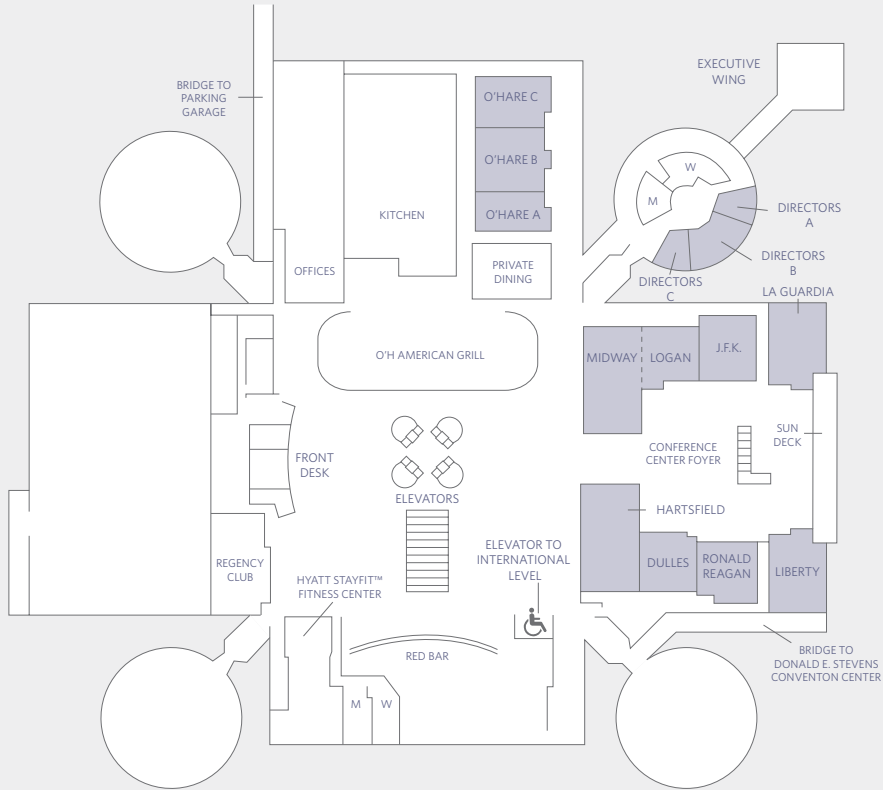

HYATT REGENCY O'HARE
 9300 Bryn Mawr Avenue
 Rosemont, Illinois 60018, USA
 T +1 847 696 1234
 HF +1 847 698 0139
 SF +1 847 663 4459
 ohare.regency.hyatt.com

FLOOR PLAN
 Entry Level

HYATT REGENCY O'HARE
 9300 Bryn Mawr Avenue
 Rosemont, Illinois 60018, USA
 T +1 847 696 1234
 HF +1 847 698 0139
 SF +1 847 663 4459
 ohare.regency.hyatt.com

FLOOR PLAN
 Lobby Level

International Level